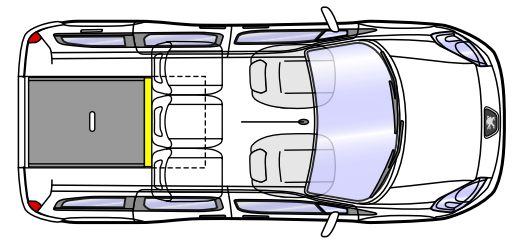

Dimensions utiles (mm) :

length of the lowered floor	1310
width of the lowered floor	755
inner height	1440
inner height at the rear door	1430
length of the ramp	1040
width of the ramp	715
slope of the ramp	23%

5 + volume of the trunk

2 + 1