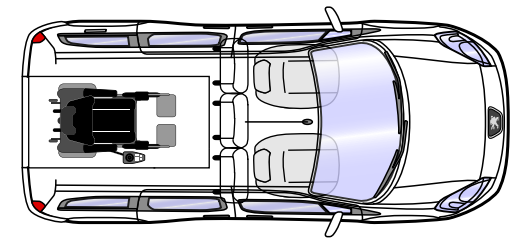

Dimensions utiles (mm) :

length of the lowered floor	1310
width of the lowered floor	755
inner height	1440
inner height at the rear door	1430
length of the ramp	1040
width of the ramp	715
slope of the ramp	23%

5 + volume of the trunk

2 + 1