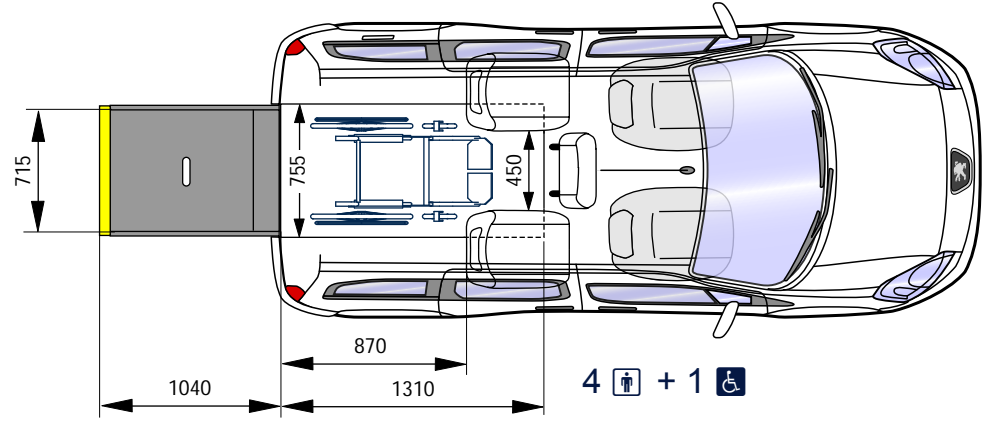

Dimensions utiles (mm) :

length of the lowered floor	1310
width of the lowered floor	755
inner height	1440
inner height at the rear door	1430
length of the ramp	1040
width of the ramp	715
slope of the ramp	23%

5 + volume of the trunk

2 + 1